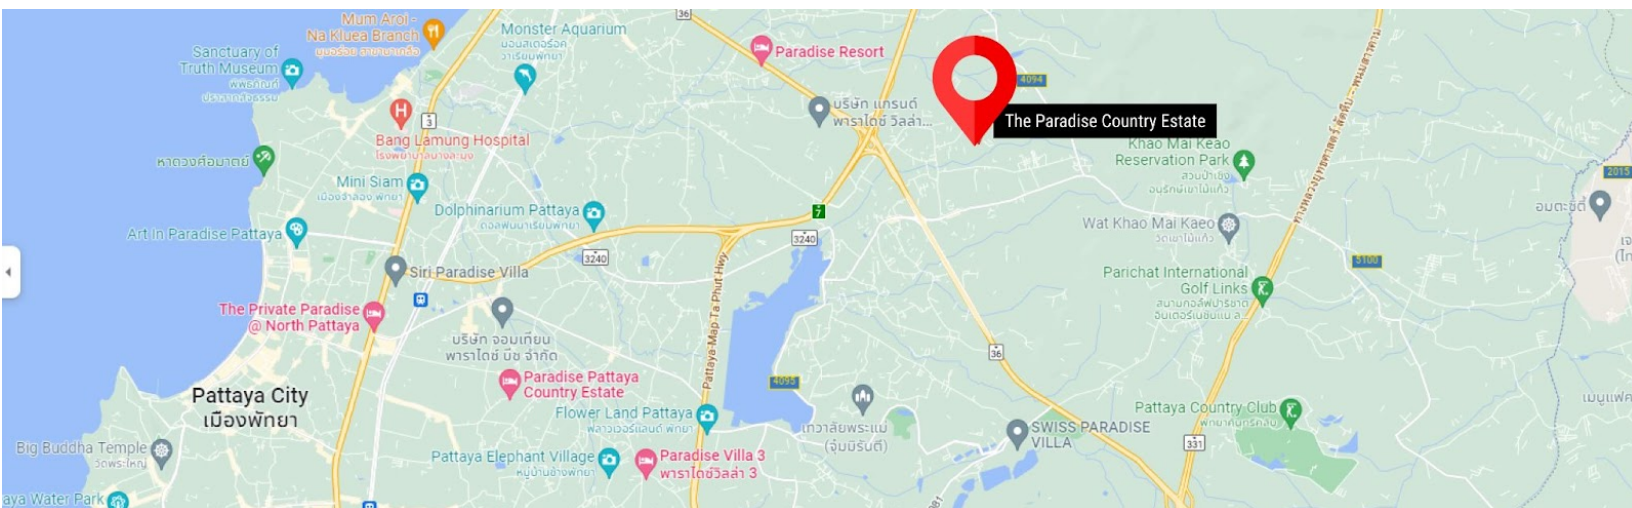

## Location

Our address is 89 Moo 1, Tambon Pong, Bang Lamung, Chonburi 20150. That works for deliveries, but does NOT show up on Google Maps. You can find us on Google Maps under "Paradise Pattaya Estate," and here's our precise location: [LINK](#)

We suggest you pass it on to other members of your group to pin (note, it can also be found on Google Maps under "Paradise Pattaya Estate" (NOT "Paradise Country Estate").

## Check-in Instructions

Your gate remote will be in the lockbox by the front door, and we will provide the combination prior to your arrival. The property caretakers live in the corner of the adjacent property, so they can assist with any issues.